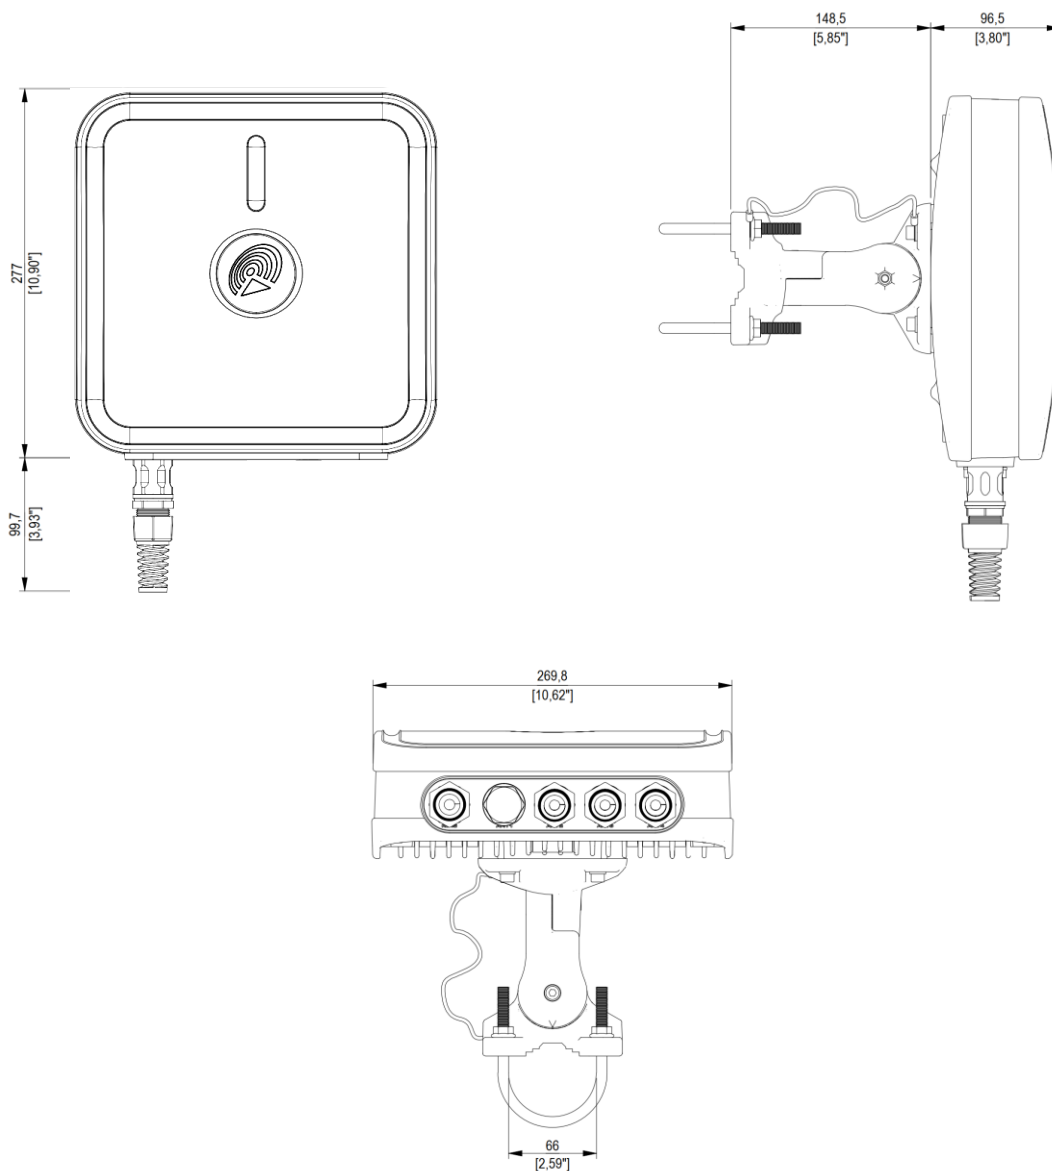

# AlfaBOX for Helium miners

P/N: ABOX

**DEDICATED OUTDOOR ENCLOSURE FOR HELIUM WITH EXTERNAL CONNECTOR N FEMALE**

AlfaSector BOX EU is compatible with devices dedicated to Helium Network. It is designed to have SenseCAP M1 or other IoT Gateway installed inside. Due to external connector N female, it is possible to connect any antenna. That enclosure is predicted to be installed on the buildings (on the pole or on the wall). High quality injection moulded enclosure allows to implement it alongside with indoor and IP67 outdoor solutions.

### MECHANICAL SPECIFICATION

MATERIALS	ABS, aluminum, PTFE, Fiberglass
INGRESS PROTECTION	IP67
CONNECTOR TYPE	RJ45, Nf
DIMENSIONS	277 x 269.8 x 96.5 mm 10.99 x 10.62 x 3.8 inch
WEIGHT	1.5 kg 3.30 lbs
OPERATING TEMPERATURE	From -40°C to 75°C From -40°F to 167°F

## DIMENSIONS