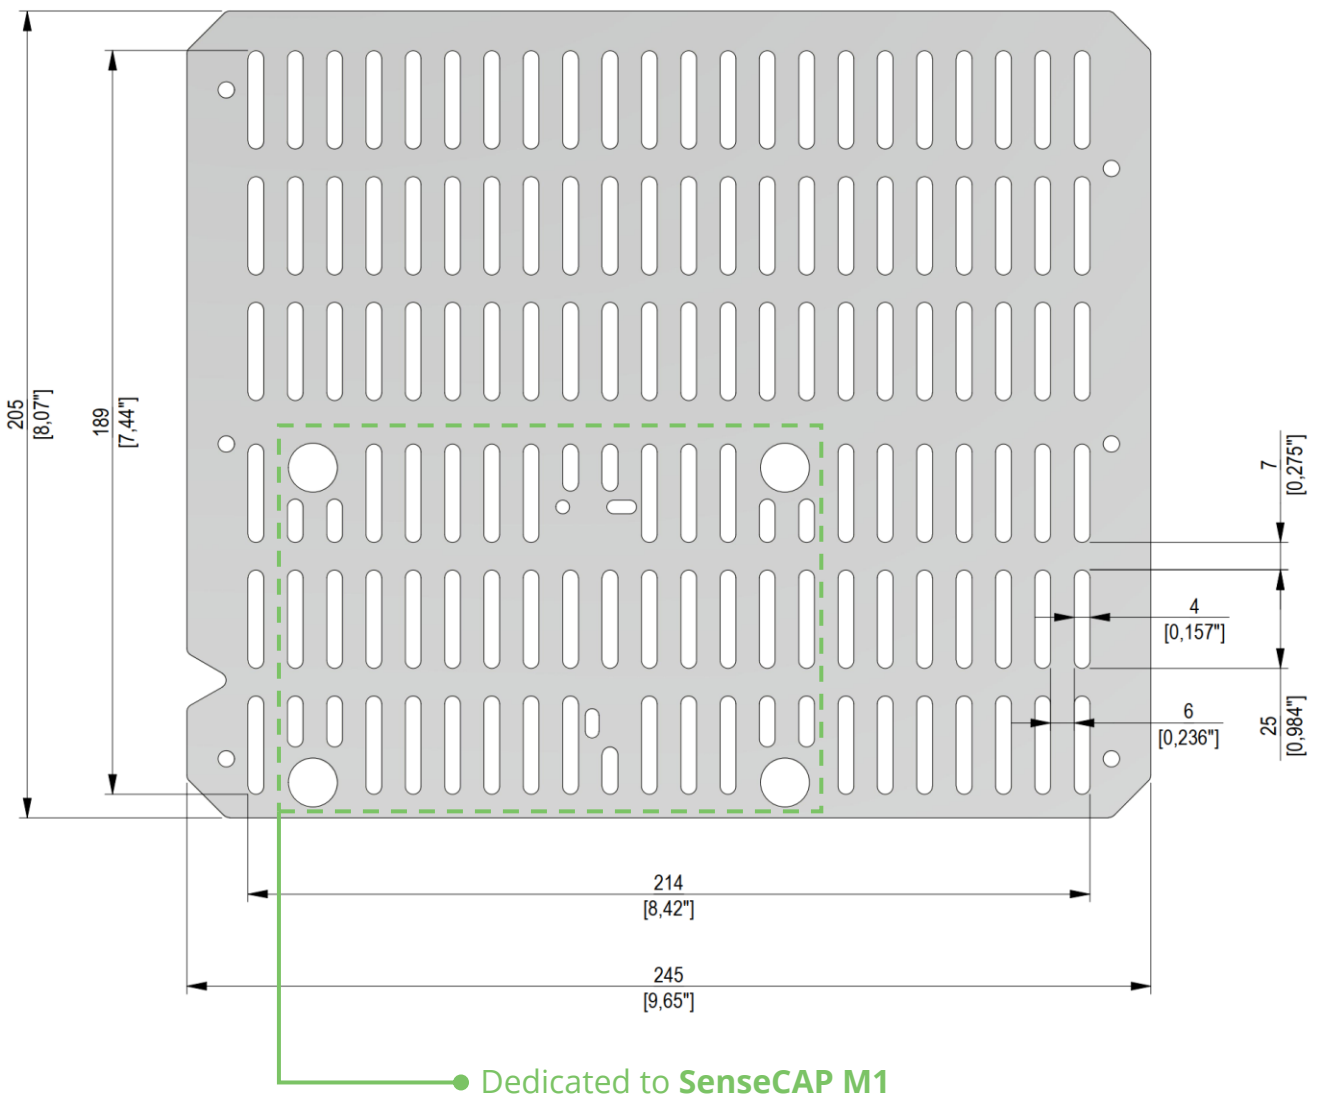

### MECHANICAL SPECIFICATION

MATERIALS	ABS, aluminum, PTFE, Fiberglass
INGRESS PROTECTION	IP67
CONNECTOR TYPE	RJ45, Nf
DIMENSIONS	277 x 269.8 x 96.5 mm 10.99 x 10.62 x 3.8 inch
WEIGHT	1.5 kg 3.30 lbs
OPERATING TEMPERATURE	From -40°C to 75°C From -40°F to 167°F

## DIMENSIONS